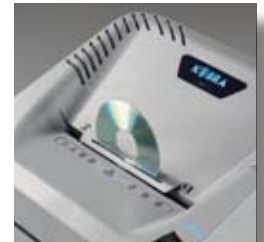

Kobra 260.1

CLASSIC LINE - MULTIMEDIA PROFESSIONAL SHREDDER - SMALL / MEDIUM SIZE OFFICE

www.elcoman.it

Whether you choose one of the 7 strip cut or cross cut models, the Kobra 260.1 works hard to destroy private information created in the office. The wide 260 mm throat makes it easy to shred medium size paper and the high quality cabinet holds a higher volume of shredded materials. Kobra 260.1 series are equipped with the Energy Smart® software along with optical indicators for automatic power saving stand-by mode and the "SUPER POTENTIAL POWER UNIT" driving system for longlasting and service free shredding operations.

Heavy duty chain drive with steel gears

ENERGY SMART® management system with illuminated indicators for zero power consumption in stand-by mode

Automatic Start/Stop through electronic eyes. Integrated flap for CDs, DVDs, Floppy Disks and Credit Cards shredding

Easy to operate ON OFF Reverse switch, with LED signal for bag full or open door